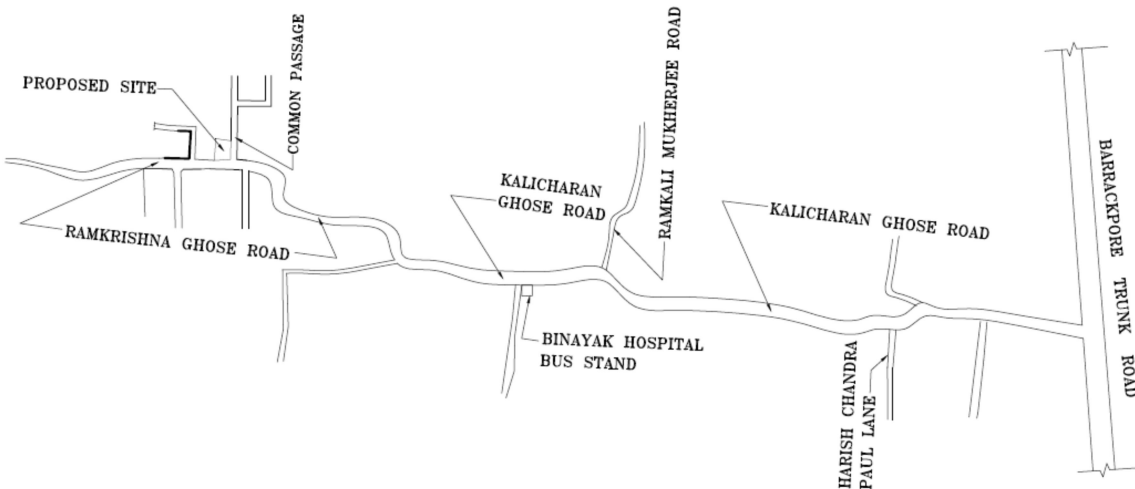

# SURAJ KUMAR GUPTA

DEVELOPER

Office: 4G, Roy Para Lane, Kolkata – 700050 Mob. : 9830192331/9874935101  
GST No. : Mail Id : suraj.20june@gmail.com

Ref. ....

Date.....

Location Map with Latitude and Longitude for the Project named “SG” at 8B, Ram Krishna Ghosh Road, under Ward No. 02 of Borough – I of KMC, PS – Sinthee, Kolkata – 700050, WB, India:

LATITUDE	LONGITUDE
22°-37'-43.338"N	88°-23'-27.33"E

**SITE PLAN**  
SCALE-1:600

**LOCATION PLAN**  
SCALE-1:4000

**SURAJ KUMAR GUPTA**

Suraj Kumar Gupta

**Proprietor**