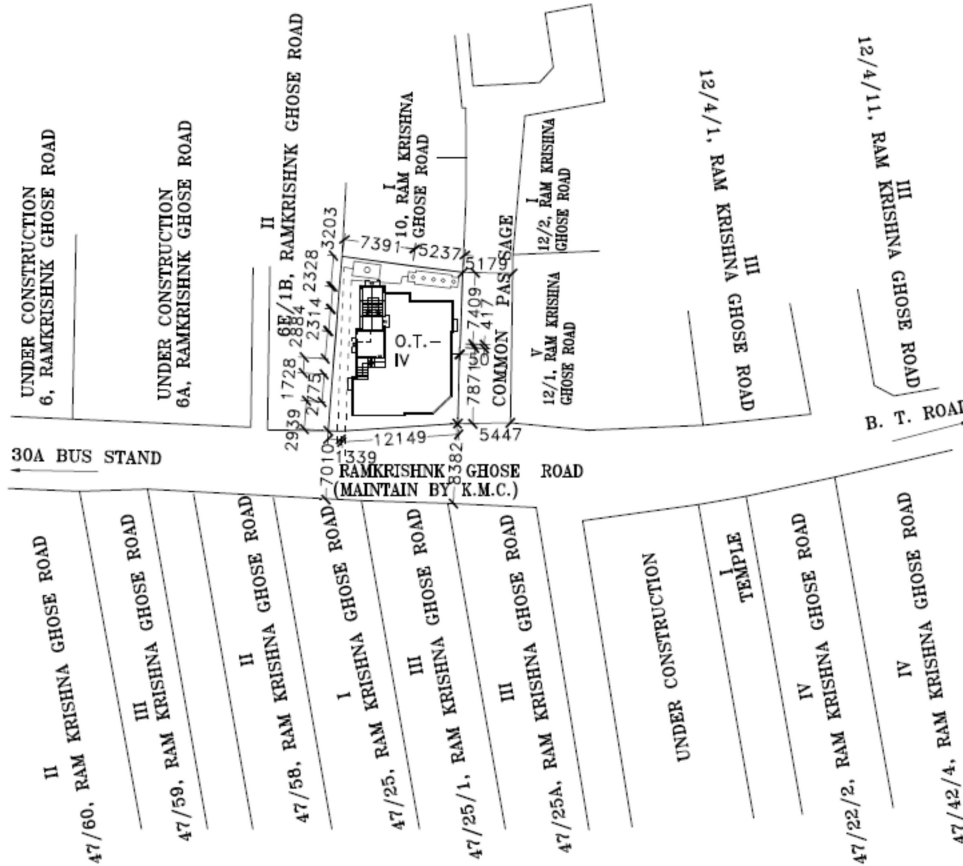

# SURAJ KUMAR GUPTA

DEVELOPER

Office: 4G, Roy Para Lane, Kolkata – 700050 Mob. : 9830192331/9874935101  
GST No. : Mail Id : suraj.20june@gmail.com

Ref. ....

Date.....

Location Map with Latitude and Longitude for the Project named “SG” at 8B, Ram Krishna Ghosh Road, under Ward No. 02 of Borough – I of KMC, PS – Sinthee, Kolkata – 700050, WB, India:

LATITUDE	LONGITUDE
22°-37'-43.338"N	88°-23'-27.33"E

**SITE PLAN**  
SCALE-1:600

**LOCATION PLAN**  
SCALE-1:4000

**SURAJ KUMAR GUPTA**

Suraj Kumar Gupta

**Proprietor**